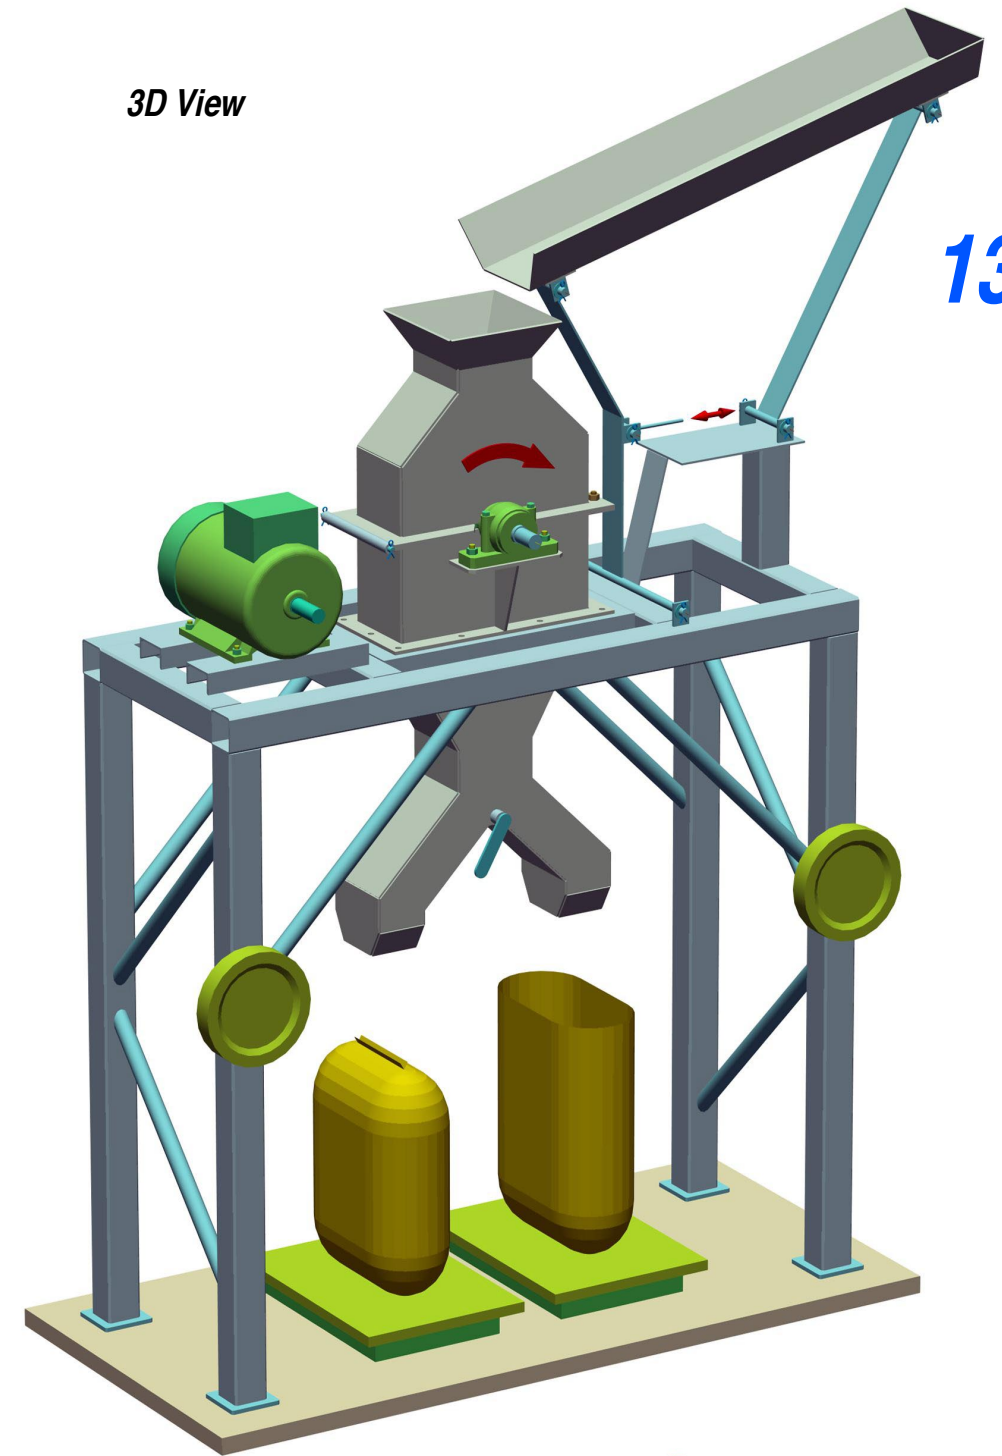

Front View

Side View

3D View

13a

Top/Plan View

August 2004 - ingvar

LeanFish One
Bagging Arrangement
Assembly

Scale: 1:20