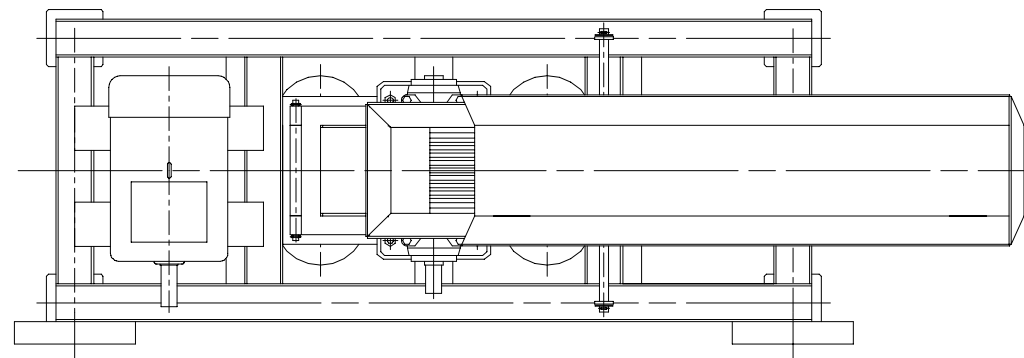

Front View

Side View

3D View

13a

Top/Plan View

August 2004 - ingvar

LeanFish One
Bagging Arrangement
Assembly

Scale: 1:20