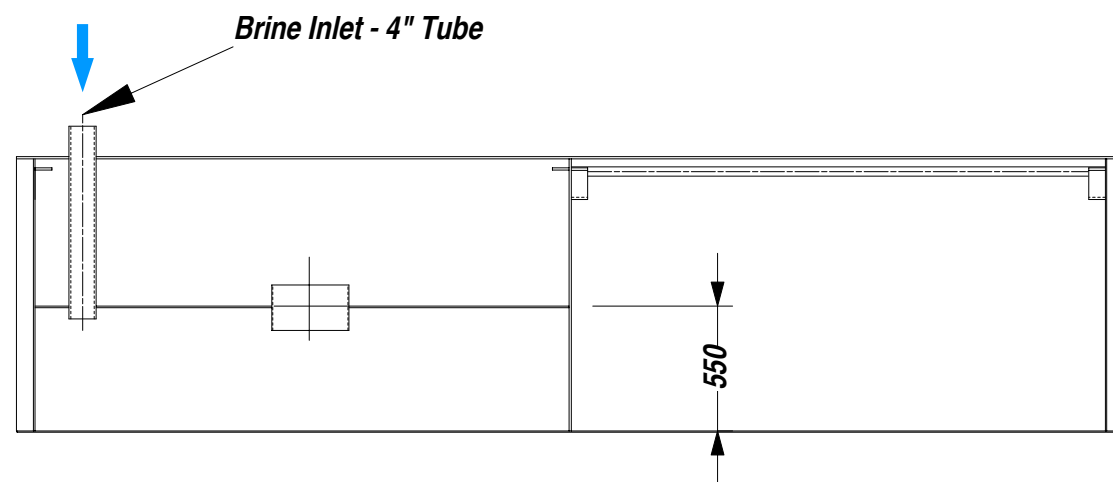

End View

Section B

Section C

20 mTon/24h Block Ice Plant

Brine Tank

End View, Sections & 3D View