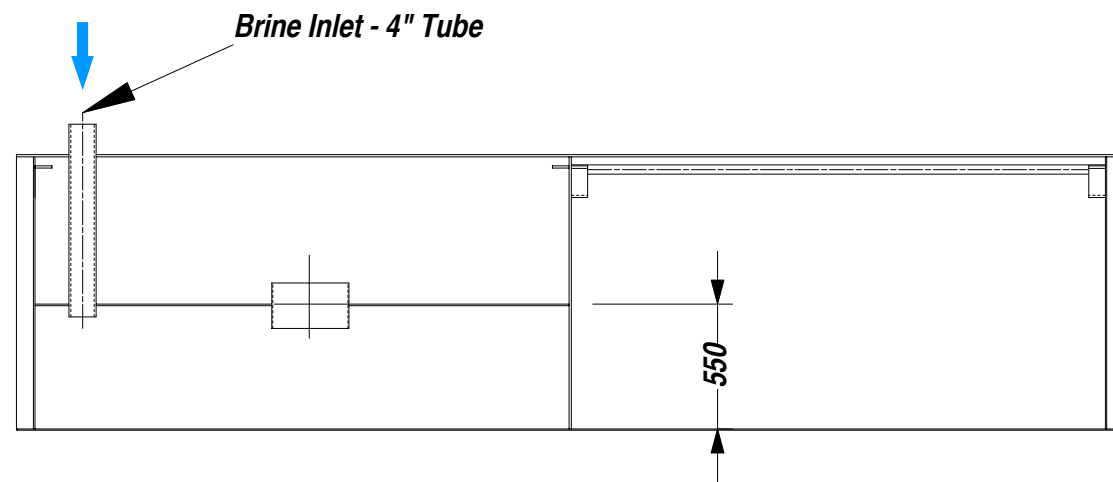

End View

Section B

Section C

20 mTon/24h Block Ice Plant

Brine Tank

End View, Sections & 3D View