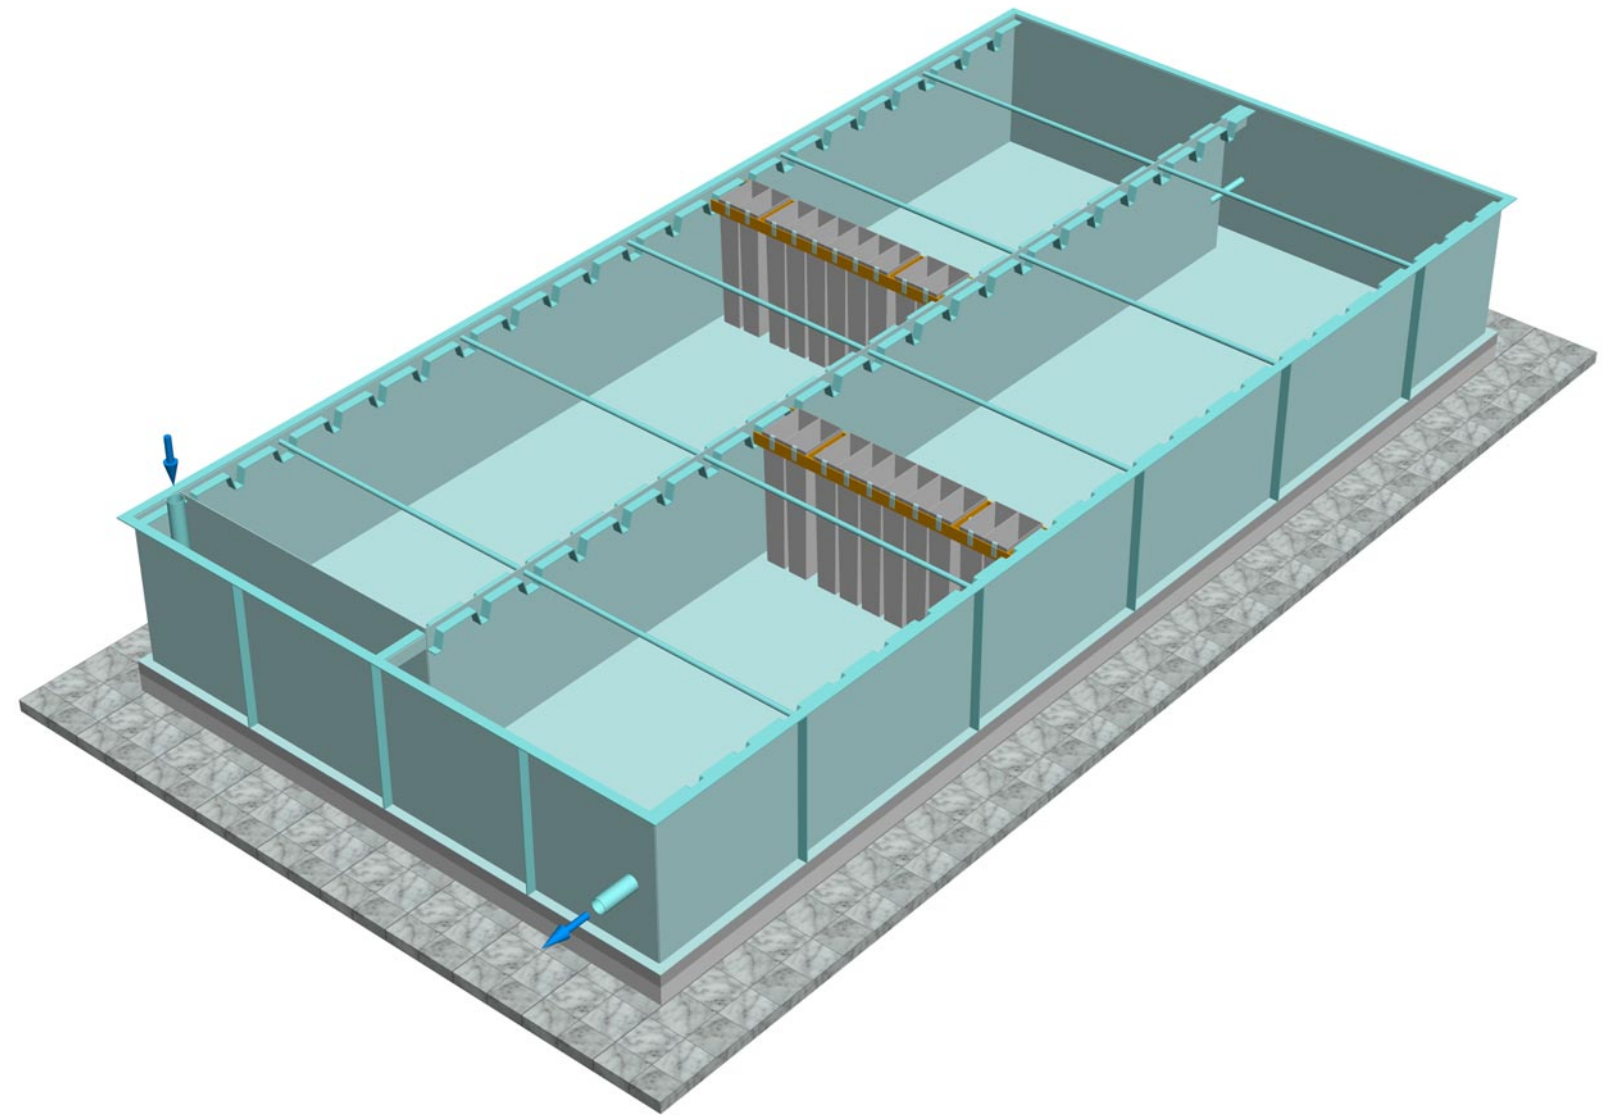

End View

Section B

Section C

20 mTon/24h Block Ice Plant

Brine Tank

End View, Sections & 3D View