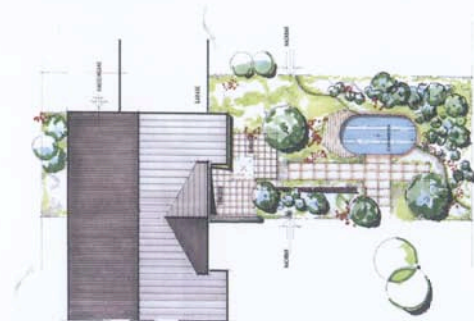

Krülland Pools

- durable aluminium construction **10 years guarantee**
- extremely hard-wearing heat/cold resistant liner **5 years guarantee**
- For private and public use
- as outdoor or indoor pool
- RUBA steel pool on demand **5 years guarantee**

BAUKA circular pool

diameter: 3, 4, 5, 6, 7, 8, 9, 10 m